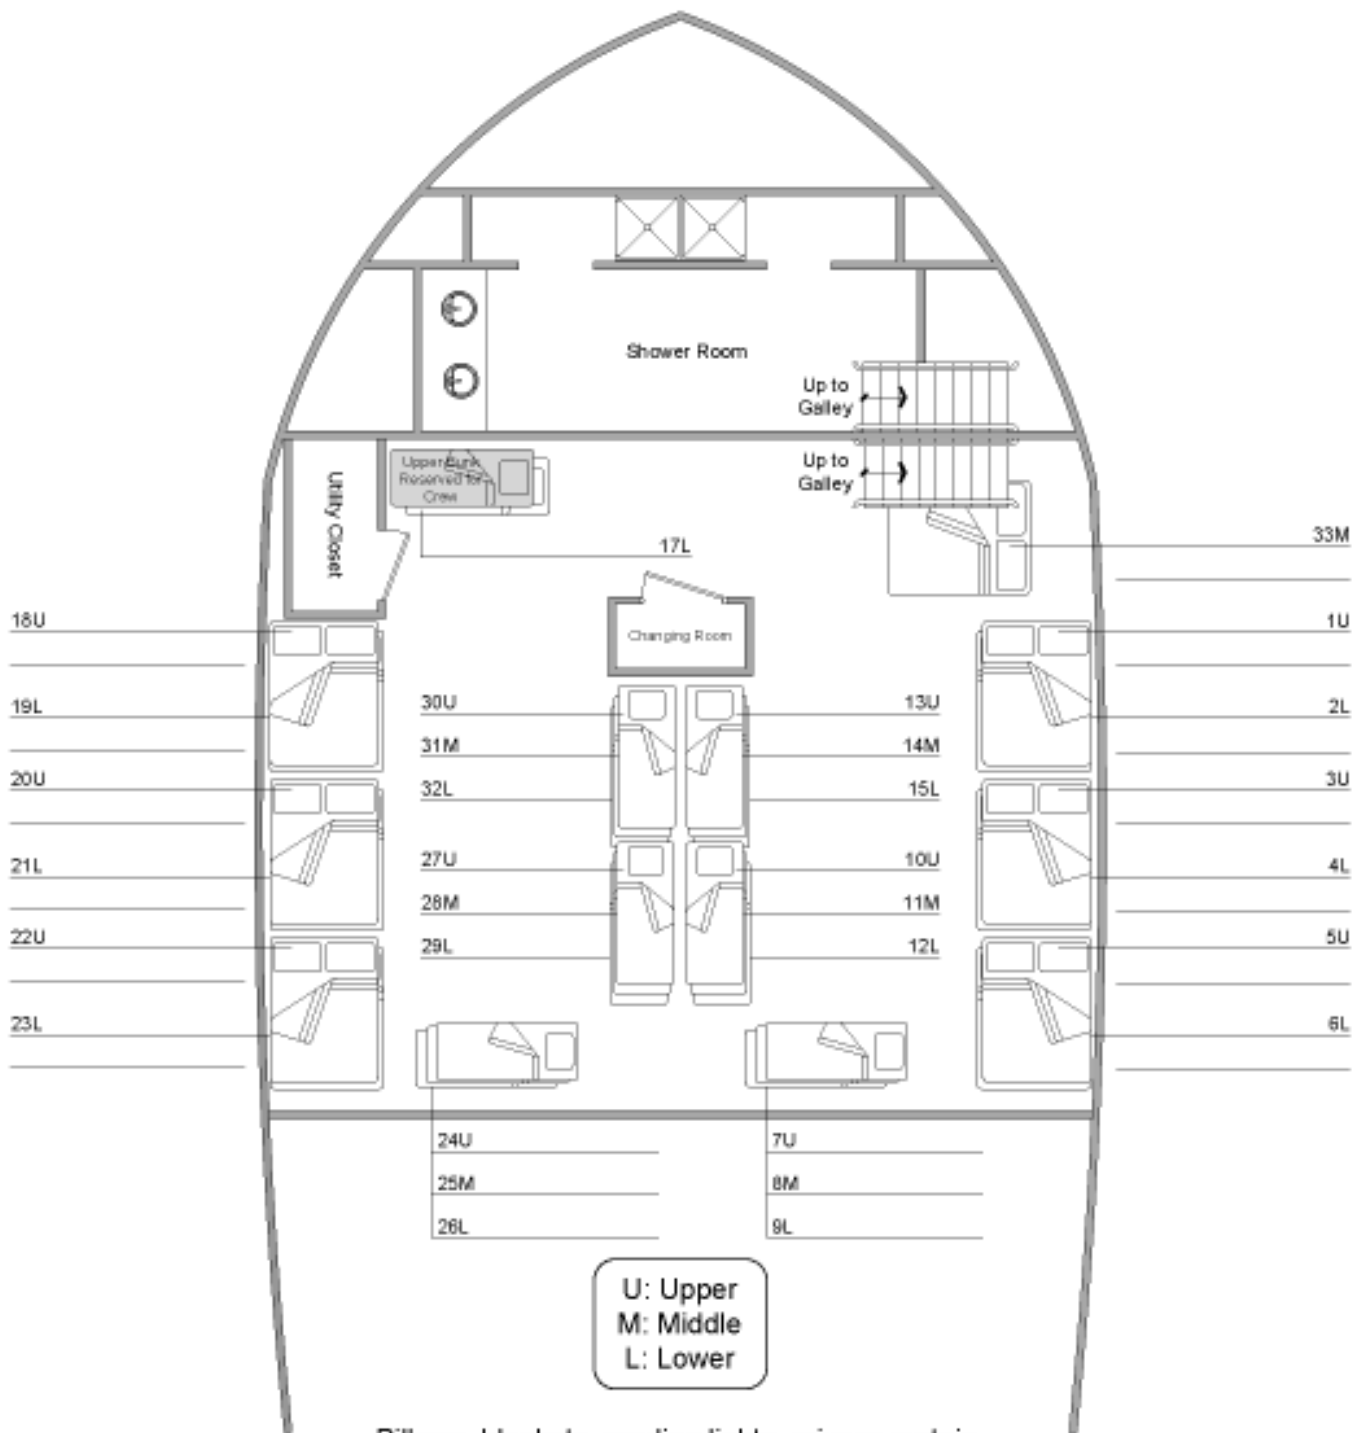

CONCEPTION / VISION

BUNK LAYOUT

Pillows, blankets, reading lights, privacy curtain,
and personal storage are provided.
(Additional bedding is recommended)